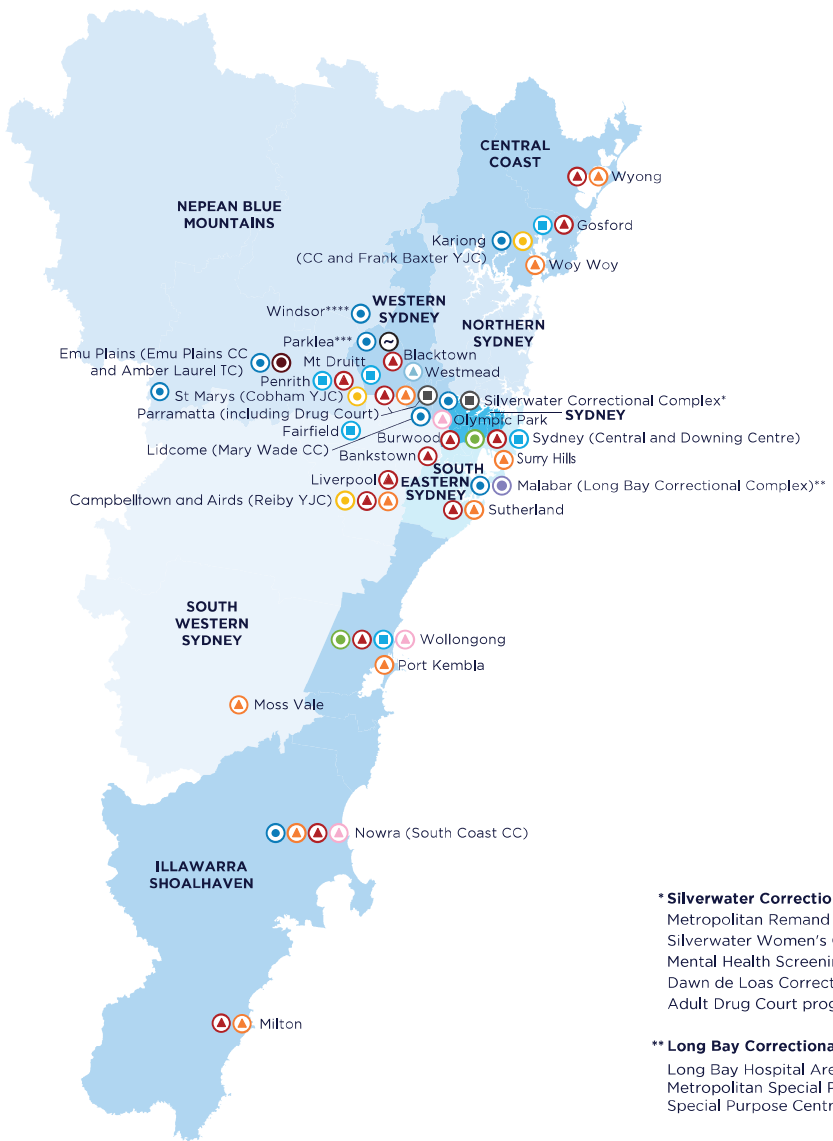

Metropolitan

*** Silverwater Correctional Complex**
 Metropolitan Remand and Reception Centre (MRRC)
 Silverwater Women's Correctional Centre
 Mental Health Screening Units at MRRC and SWCC
 Dawn de Loas Correctional Centre
 Adult Drug Court program Assessment Unit

**** Long Bay Correctional Complex**
 Long Bay Hospital Areas 1 and 2
 Metropolitan Special Programs Centre Areas 1, 2 and 3
 Special Purpose Centre

***** Parklea Correctional Complex**
 Parklea Correctional Centre (Private)
 Compulsory Drug Treatment Program Centre

****** Windsor - Francis Greenway Correctional Complex**
 Geoffrey Pearce Correctional Centre
 John Morony Correctional Centre
 Dillwynia Correctional Centre